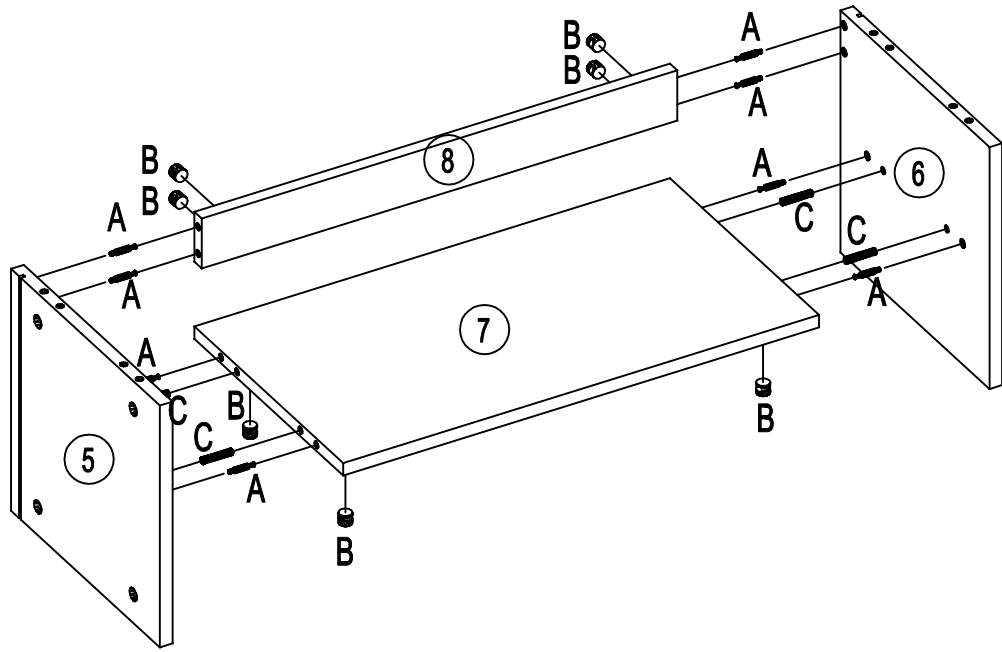

Assembly instruction

TV Entertainment Unit - 120x30cm

													
∅6*38mm	∅15*11mm	∅8*40mm	ST3.5*14mm		M4*18mm								
A	24 PCS	B	24 PCS	C	20 PCS	D	75 PCS	E	2 PCS	F	2 PCS	H	4 PCS
													
J	2 PCS	K	2 PCS	L	5 PCS	M	4 PCS	N	1 PCS	P	5 PCS	R	8 PCS

1

2

ST3.5*14mm		M4*18mm				wooden leg	wooden leg	
D 43 PCS	E 2 PCS	F 2 PCS	J 2 PCS	K 2 PCS	L 5 PCS	M 4 PCS	N 1 PCS	P 5 PCS

±6*38mm	±15*11mm	±8*40mm
A 8 PCS	B 8 PCS	C 4 PCS

3

4

±6*38mm	±15*11mm	±8*40mm
A 8 PCS	B 8 PCS	C 8 PCS

5

6

		
±6*38mm	±15*11mm	±8*40mm
A 8 PCS	B 8 PCS	C 8 PCS

	
ST3.5*14mm	
D 16 PCS	H 4 PCS

7

	
ST3.5*14mm	
D 8 PCS	R 8 PCS