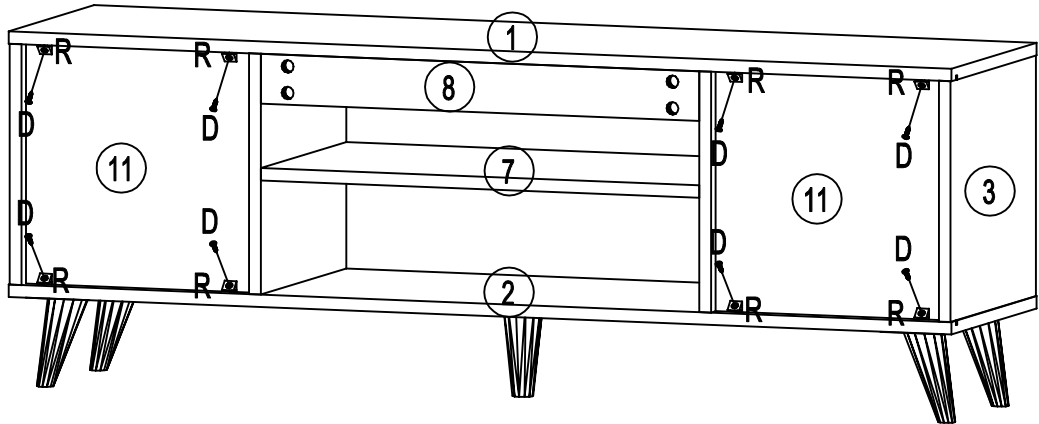

Assembly instruction

TV Entertainment Unit - 120x30cm

													
∅6*38mm	∅15*11mm	∅8*40mm	ST3.5*14mm		M4*18mm								
A	24 PCS	B	24 PCS	C	20 PCS	D	75 PCS	E	2 PCS	F	2 PCS	H	4 PCS
													
J	2 PCS	K	2 PCS	L	5 PCS	M	4 PCS	N	1 PCS	P	5 PCS	R	8 PCS

1

2

ST3.5*14mm		M4*18mm				wooden leg	wooden leg	
D 43 PCS	E 2 PCS	F 2 PCS	J 2 PCS	K 2 PCS	L 5 PCS	M 4 PCS	N 1 PCS	P 5 PCS

±6*38mm	±15*11mm	±8*40mm
A 8 PCS	B 8 PCS	C 4 PCS

3

4

±6*38mm	±15*11mm	±8*40mm
A 8 PCS	B 8 PCS	C 8 PCS

5

6

		
±6*38mm	±15*11mm	±8*40mm
A 8 PCS	B 8 PCS	C 8 PCS

	
ST3.5*14mm	
D 16 PCS	H 4 PCS

7

	
ST3.5*14mm	
D 8 PCS	R 8 PCS