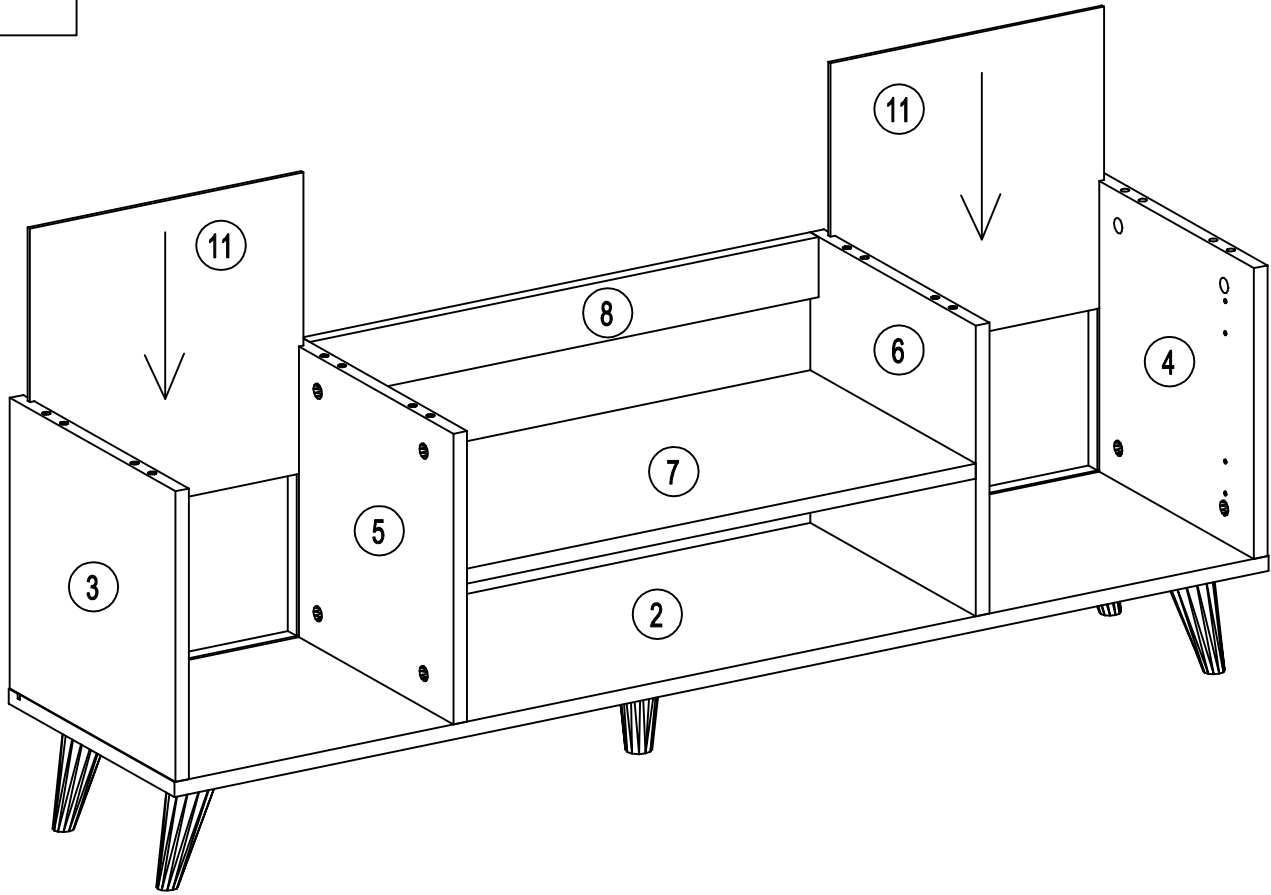

Assembly instruction

TV Entertainment Unit - 120x30cm

													
∅6*38mm	∅15*11mm	∅8*40mm	ST3.5*14mm		M4*18mm								
A	24 PCS	B	24 PCS	C	20 PCS	D	75 PCS	E	2 PCS	F	2 PCS	H	4 PCS
													
J	2 PCS	K	2 PCS	L	5 PCS	M	4 PCS	N	1 PCS	P	5 PCS	R	8 PCS

1

2

ST3.5*14mm		M4*18mm				wooden leg	wooden leg	
D 43 PCS	E 2 PCS	F 2 PCS	J 2 PCS	K 2 PCS	L 5 PCS	M 4 PCS	N 1 PCS	P 5 PCS

±6*38mm	±15*11mm	±8*40mm
A 8 PCS	B 8 PCS	C 4 PCS

3

4

±6*38mm	±15*11mm	±8*40mm
A 8 PCS	B 8 PCS	C 8 PCS

5

6

		
±6*38mm	±15*11mm	±8*40mm
A 8 PCS	B 8 PCS	C 8 PCS

	
ST3.5*14mm	
D 16 PCS	H 4 PCS

7

	
ST3.5*14mm	
D 8 PCS	R 8 PCS