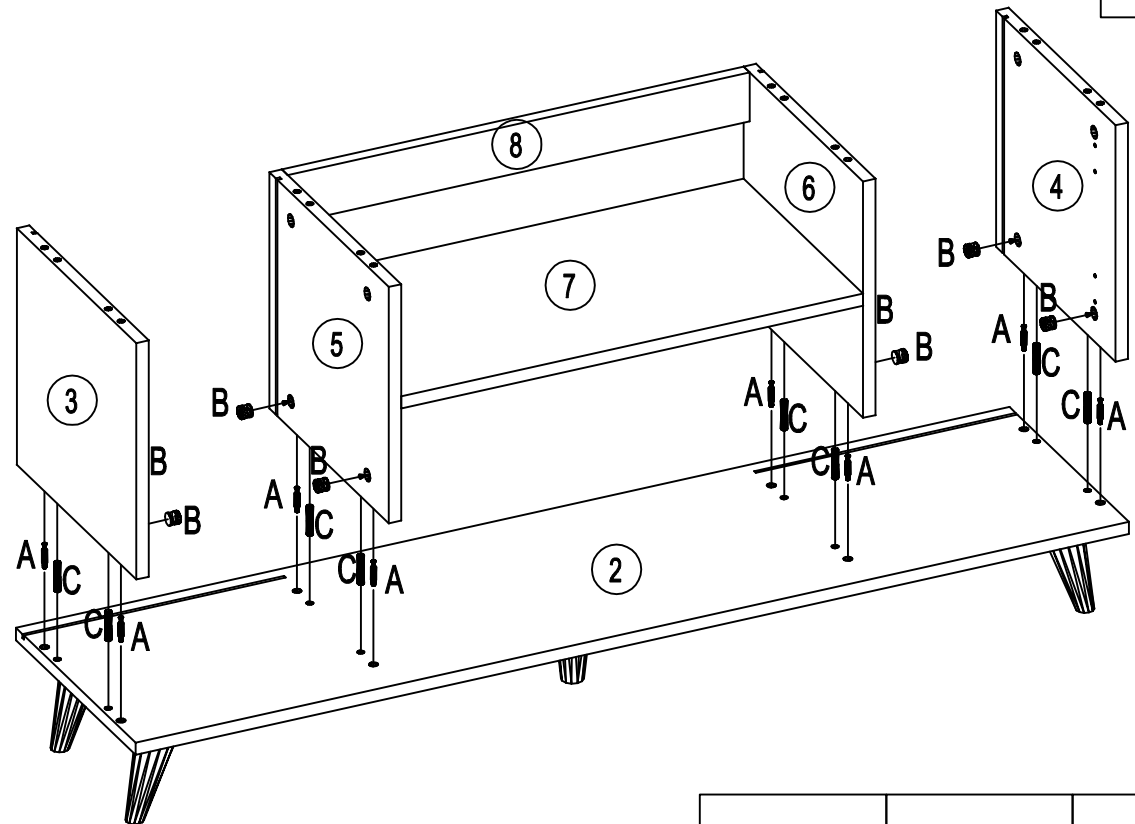

Assembly instruction

TV Entertainment Unit - 120x30cm

													
∅6*38mm	∅15*11mm	∅8*40mm	ST3.5*14mm		M4*18mm								
A	24 PCS	B	24 PCS	C	20 PCS	D	75 PCS	E	2 PCS	F	2 PCS	H	4 PCS
													
J	2 PCS	K	2 PCS	L	5 PCS	M	4 PCS	N	1 PCS	P	5 PCS	R	8 PCS

1

2

ST3.5*14mm		M4*18mm				wooden leg	wooden leg	
D 43 PCS	E 2 PCS	F 2 PCS	J 2 PCS	K 2 PCS	L 5 PCS	M 4 PCS	N 1 PCS	P 5 PCS

±6*38mm	±15*11mm	±8*40mm
A 8 PCS	B 8 PCS	C 4 PCS

3

4

±6*38mm	±15*11mm	±8*40mm
A 8 PCS	B 8 PCS	C 8 PCS

5

6

		
±6*38mm	±15*11mm	±8*40mm
A 8 PCS	B 8 PCS	C 8 PCS

	
ST3.5*14mm	
D 16 PCS	H 4 PCS

7

	
ST3.5*14mm	
D 8 PCS	R 8 PCS