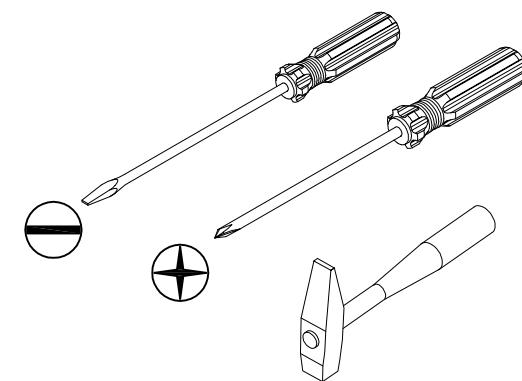

Assembly instruction

TV Entertainment Unit - 120x30cm

													
∅6*38mm	∅15*11mm	∅8*40mm	ST3.5*14mm		M4*18mm								
A	24 PCS	B	24 PCS	C	20 PCS	D	75 PCS	E	2 PCS	F	2 PCS	H	4 PCS
													
J	2 PCS	K	2 PCS	L	5 PCS	M	4 PCS	N	1 PCS	P	5 PCS	R	8 PCS

1

2

ST3.5*14mm		M4*18mm				wooden leg	wooden leg	
D 43 PCS	E 2 PCS	F 2 PCS	J 2 PCS	K 2 PCS	L 5 PCS	M 4 PCS	N 1 PCS	P 5 PCS

±6*38mm	±15*11mm	±8*40mm
A 8 PCS	B 8 PCS	C 4 PCS

3

4

±6*38mm	±15*11mm	±8*40mm
A 8 PCS	B 8 PCS	C 8 PCS

5

6

		
±6*38mm	±15*11mm	±8*40mm
A 8 PCS	B 8 PCS	C 8 PCS

	
ST3.5*14mm	
D 16 PCS	H 4 PCS

7

	
ST3.5*14mm	
D 8 PCS	R 8 PCS