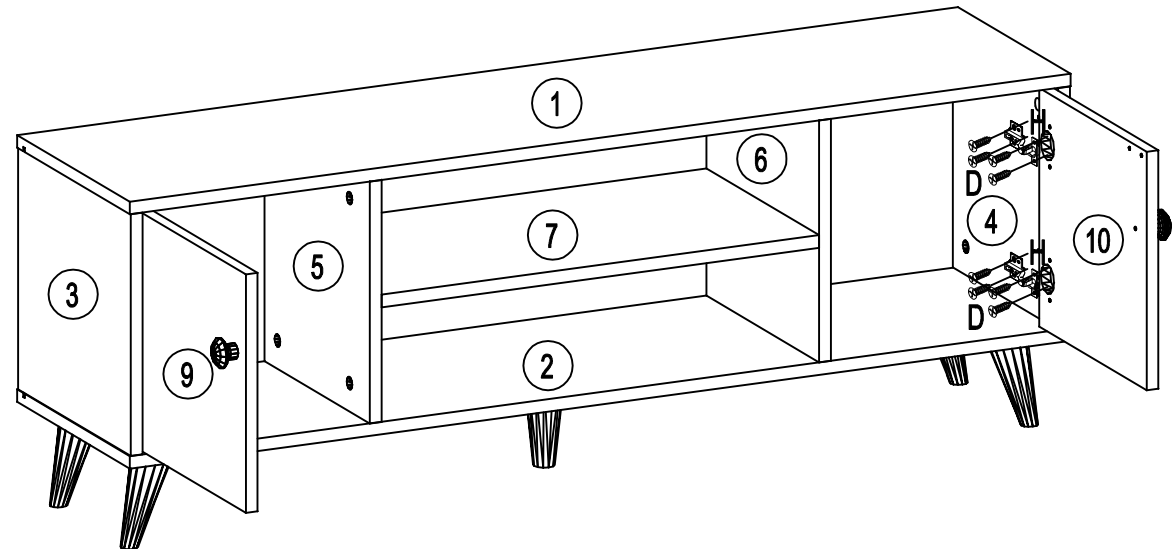

Assembly instruction

TV Entertainment Unit - 120x30cm

													
∅6*38mm	∅15*11mm	∅8*40mm	ST3.5*14mm		M4*18mm								
A	24 PCS	B	24 PCS	C	20 PCS	D	75 PCS	E	2 PCS	F	2 PCS	H	4 PCS
													
J	2 PCS	K	2 PCS	L	5 PCS	M	4 PCS	N	1 PCS	P	5 PCS	R	8 PCS

1

2

ST3.5*14mm		M4*18mm				wooden leg	wooden leg	
D 43 PCS	E 2 PCS	F 2 PCS	J 2 PCS	K 2 PCS	L 5 PCS	M 4 PCS	N 1 PCS	P 5 PCS

±6*38mm	±15*11mm	±8*40mm
A 8 PCS	B 8 PCS	C 4 PCS

3

4

±6*38mm	±15*11mm	±8*40mm
A 8 PCS	B 8 PCS	C 8 PCS

5

6

		
±6*38mm	±15*11mm	±8*40mm
A 8 PCS	B 8 PCS	C 8 PCS

	
ST3.5*14mm	
D 16 PCS	H 4 PCS

7

	
ST3.5*14mm	
D 8 PCS	R 8 PCS