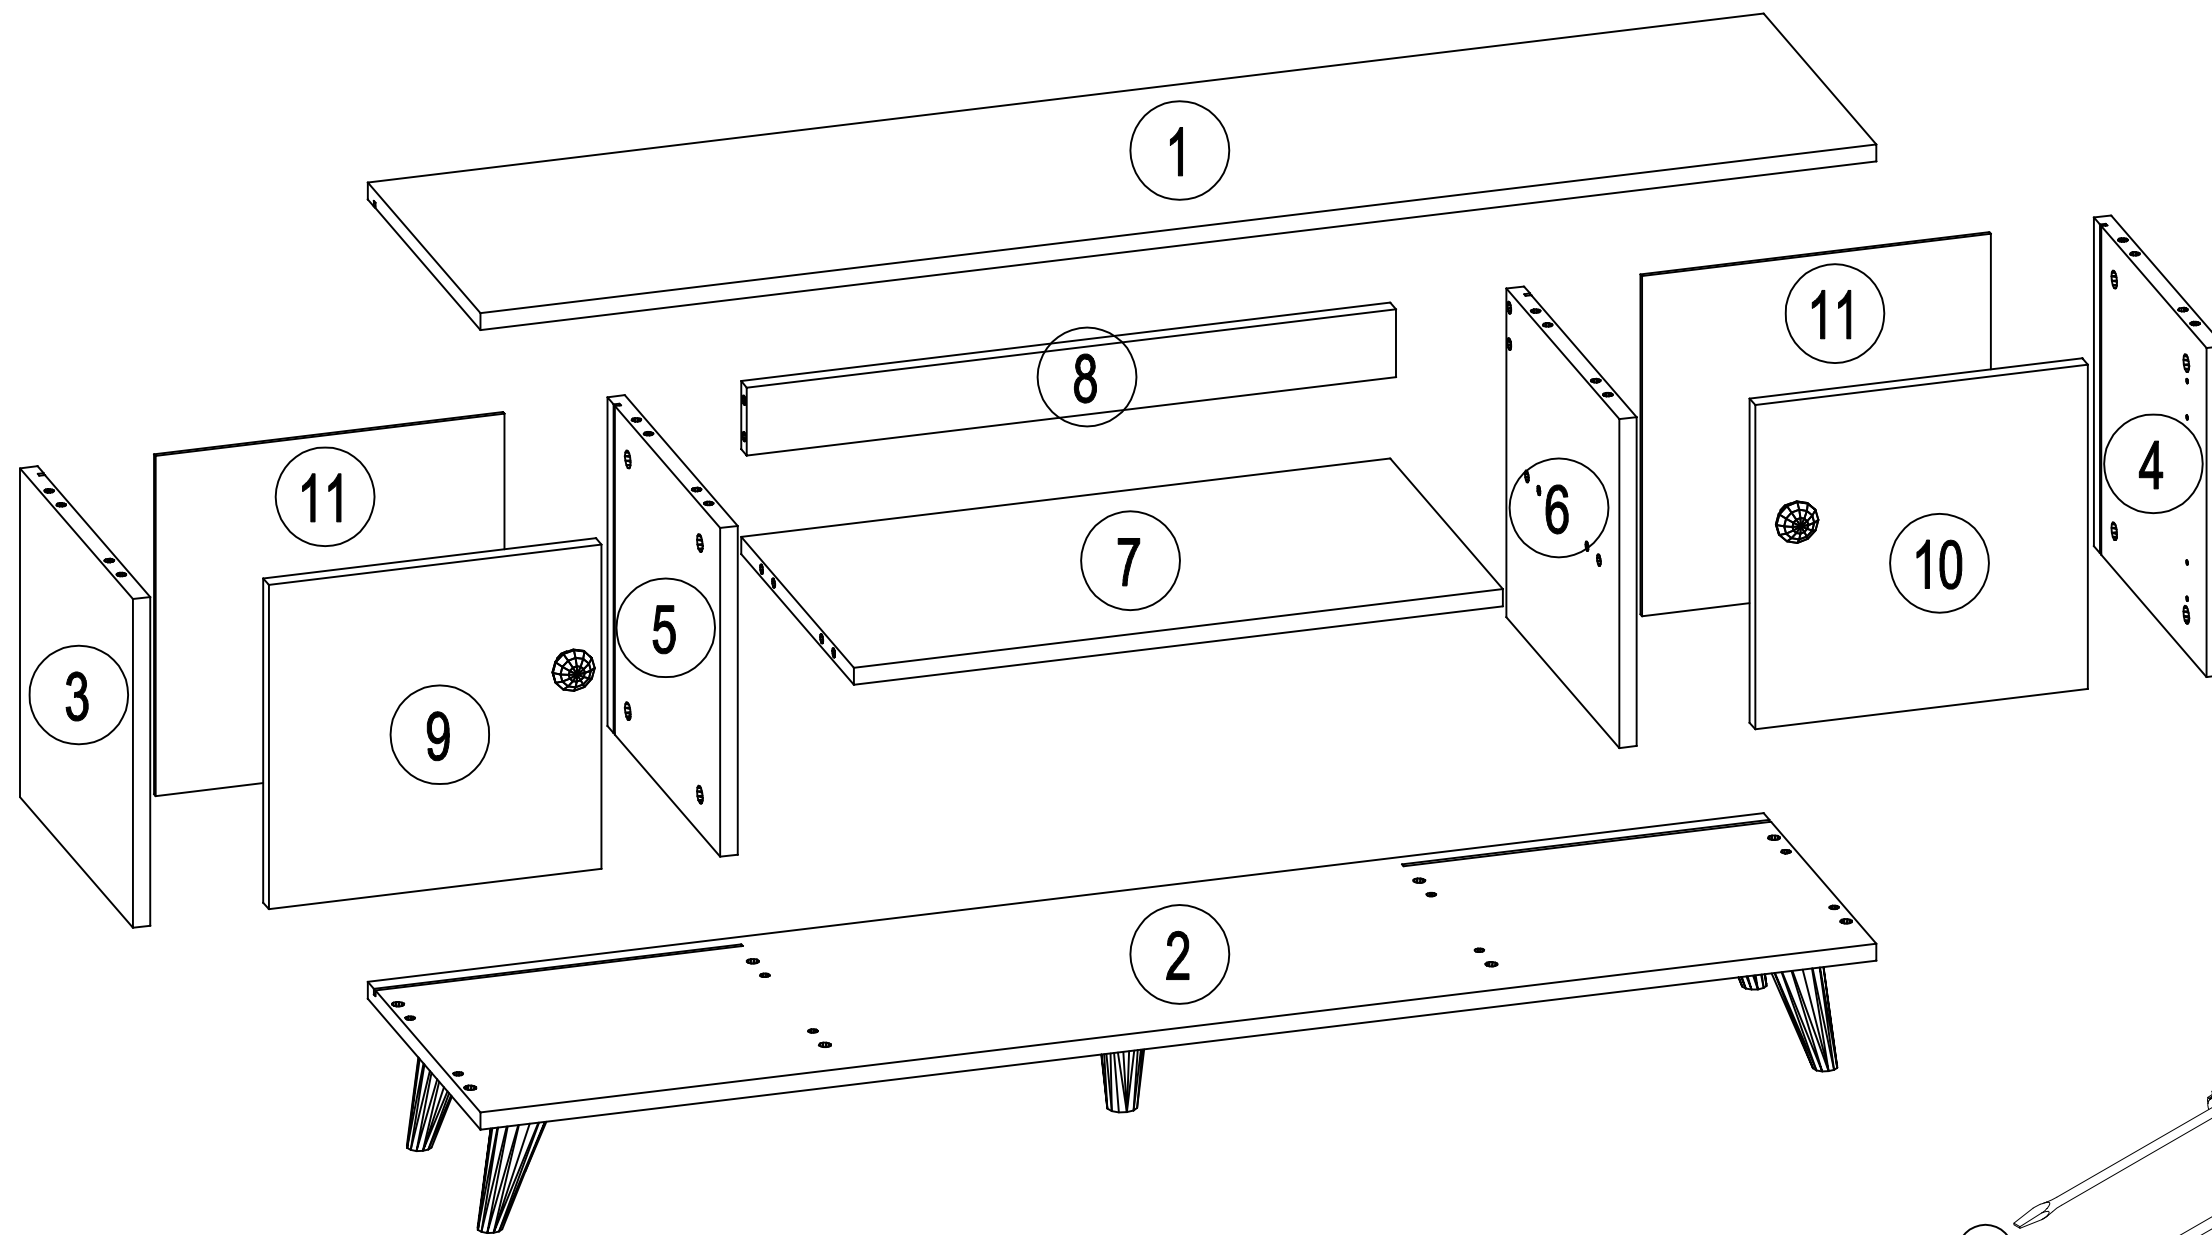

Assembly instruction

TV Entertainment Unit - 120x30cm

													
∅6*38mm	∅15*11mm	∅8*40mm	ST3.5*14mm		M4*18mm								
A	24 PCS	B	24 PCS	C	20 PCS	D	75 PCS	E	2 PCS	F	2 PCS	H	4 PCS
													
J	2 PCS	K	2 PCS	L	5 PCS	M	4 PCS	N	1 PCS	P	5 PCS	R	8 PCS

1

2

ST3.5*14mm		M4*18mm				wooden leg	wooden leg	
D 43 PCS	E 2 PCS	F 2 PCS	J 2 PCS	K 2 PCS	L 5 PCS	M 4 PCS	N 1 PCS	P 5 PCS

±6*38mm	±15*11mm	±8*40mm
A 8 PCS	B 8 PCS	C 4 PCS

3

4

±6*38mm	±15*11mm	±8*40mm
A 8 PCS	B 8 PCS	C 8 PCS

5

6

		
±6*38mm	±15*11mm	±8*40mm
A 8 PCS	B 8 PCS	C 8 PCS

	
ST3.5*14mm	
D 16 PCS	H 4 PCS

7

	
ST3.5*14mm	
D 8 PCS	R 8 PCS