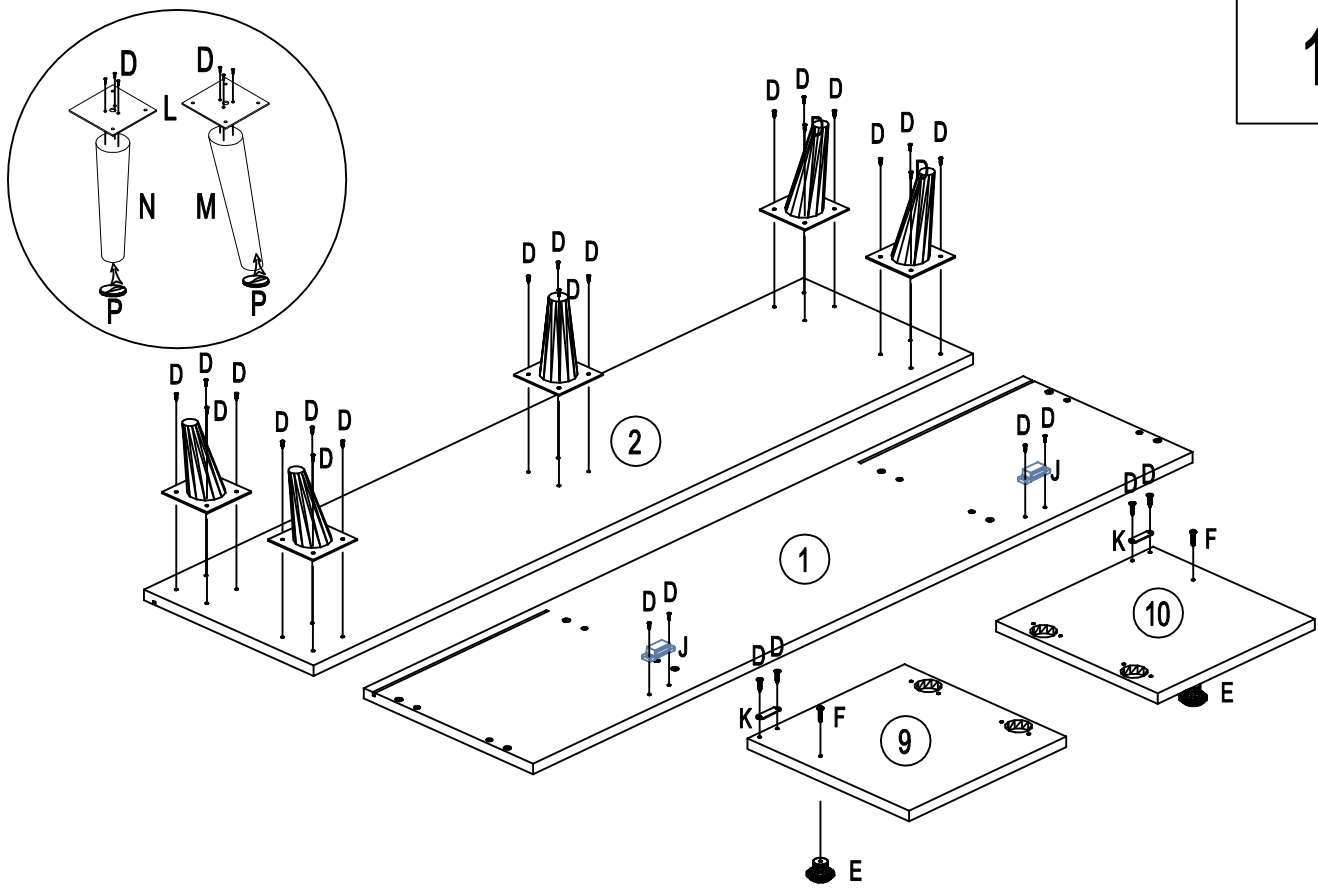

Assembly instruction

TV Entertainment Unit - 120x30cm

													
∅6*38mm	∅15*11mm	∅8*40mm	ST3.5*14mm		M4*18mm								
A	24 PCS	B	24 PCS	C	20 PCS	D	75 PCS	E	2 PCS	F	2 PCS	H	4 PCS
													
J	2 PCS	K	2 PCS	L	5 PCS	M	4 PCS	N	1 PCS	P	5 PCS	R	8 PCS

1

2

ST3.5*14mm		M4*18mm				wooden leg	wooden leg	
D 43 PCS	E 2 PCS	F 2 PCS	J 2 PCS	K 2 PCS	L 5 PCS	M 4 PCS	N 1 PCS	P 5 PCS

±6*38mm	±15*11mm	±8*40mm
A 8 PCS	B 8 PCS	C 4 PCS

3

4

±6*38mm	±15*11mm	±8*40mm
A 8 PCS	B 8 PCS	C 8 PCS

5

6

		
±6*38mm	±15*11mm	±8*40mm
A 8 PCS	B 8 PCS	C 8 PCS

	
ST3.5*14mm	
D 16 PCS	H 4 PCS

7

	
ST3.5*14mm	
D 8 PCS	R 8 PCS