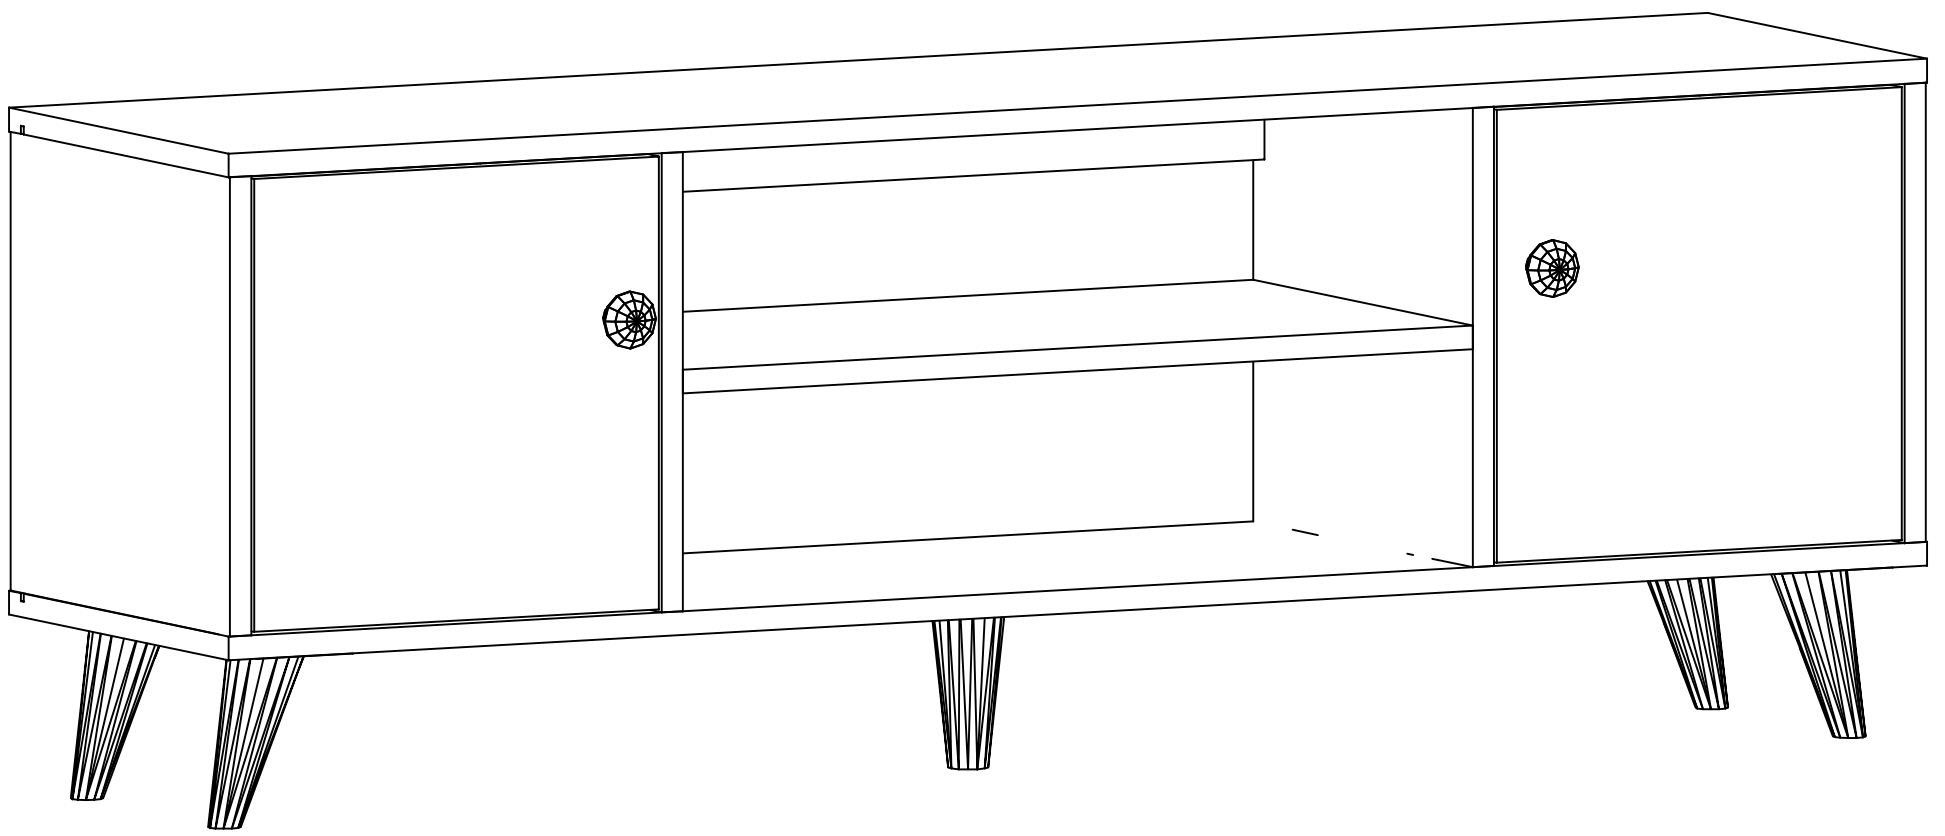

Assembly instruction

TV Entertainment Unit - 120x30cm

													
∅6*38mm	∅15*11mm	∅8*40mm	ST3.5*14mm		M4*18mm								
A	24 PCS	B	24 PCS	C	20 PCS	D	75 PCS	E	2 PCS	F	2 PCS	H	4 PCS
													
J	2 PCS	K	2 PCS	L	5 PCS	M	4 PCS	N	1 PCS	P	5 PCS	R	8 PCS

1

2

ST3.5*14mm		M4*18mm				wooden leg	wooden leg	
D 43 PCS	E 2 PCS	F 2 PCS	J 2 PCS	K 2 PCS	L 5 PCS	M 4 PCS	N 1 PCS	P 5 PCS

±6*38mm	±15*11mm	±8*40mm
A 8 PCS	B 8 PCS	C 4 PCS

3

4

±6*38mm	±15*11mm	±8*40mm
A 8 PCS	B 8 PCS	C 8 PCS

5

6

		
±6*38mm	±15*11mm	±8*40mm
A 8 PCS	B 8 PCS	C 8 PCS

	
ST3.5*14mm	
D 16 PCS	H 4 PCS

7

	
ST3.5*14mm	
D 8 PCS	R 8 PCS