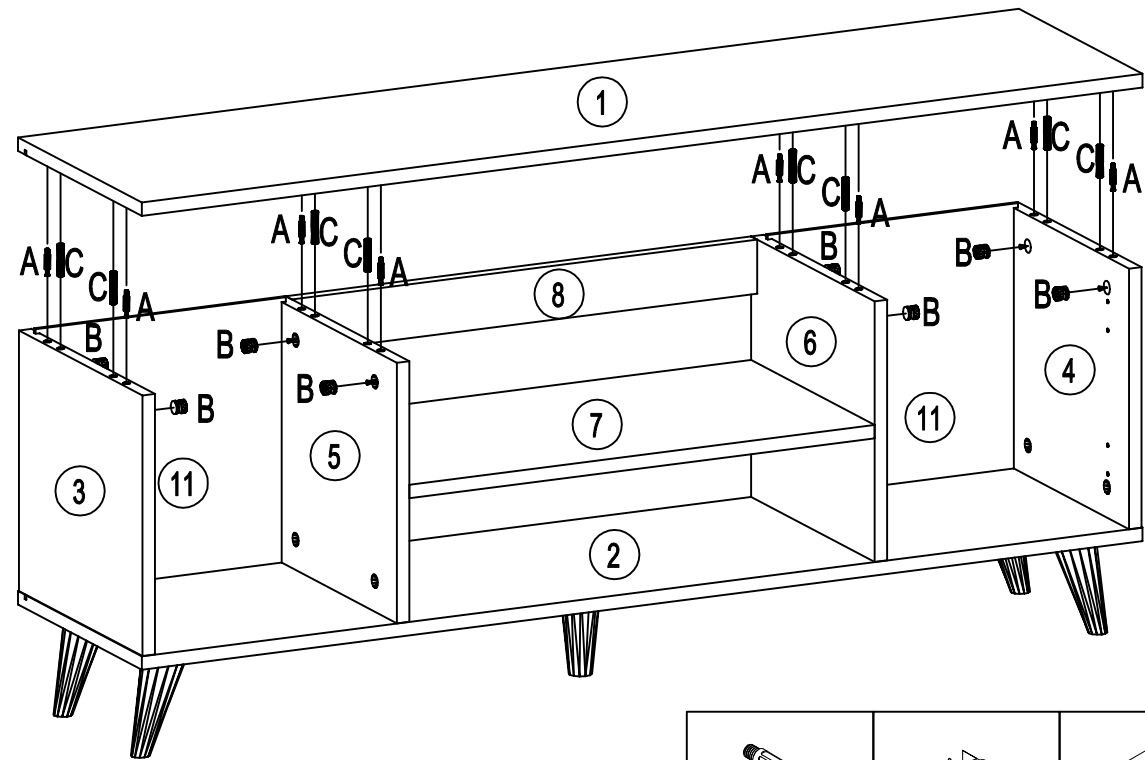

Assembly instruction

TV Entertainment Unit - 120x30cm

													
∅6*38mm	∅15*11mm	∅8*40mm	ST3.5*14mm		M4*18mm								
A	24 PCS	B	24 PCS	C	20 PCS	D	75 PCS	E	2 PCS	F	2 PCS	H	4 PCS
													
J	2 PCS	K	2 PCS	L	5 PCS	M	4 PCS	N	1 PCS	P	5 PCS	R	8 PCS

1

2

ST3.5*14mm		M4*18mm				wooden leg	wooden leg	
D 43 PCS	E 2 PCS	F 2 PCS	J 2 PCS	K 2 PCS	L 5 PCS	M 4 PCS	N 1 PCS	P 5 PCS

±6*38mm	±15*11mm	±8*40mm
A 8 PCS	B 8 PCS	C 4 PCS

3

4

±6*38mm	±15*11mm	±8*40mm
A 8 PCS	B 8 PCS	C 8 PCS

5

6

		
±6*38mm	±15*11mm	±8*40mm
A 8 PCS	B 8 PCS	C 8 PCS

	
ST3.5*14mm	
D 16 PCS	H 4 PCS

7

	
ST3.5*14mm	
D 8 PCS	R 8 PCS